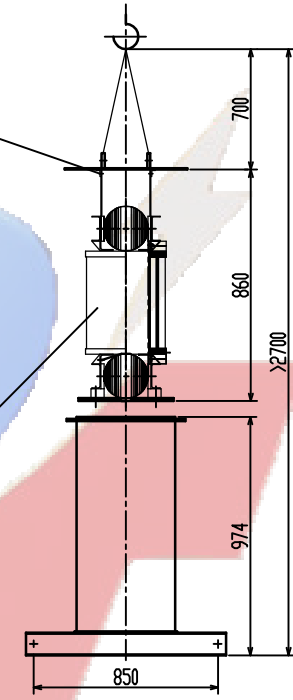

1PT.710.2015

Weight List (kg)		
Oil	Body	Total
322	1245	2020

HV terminal

LV terminal

0-ph terminal

Used for

					S11-M-1000/6,10,11		1PT.710.2015		
					Transformer				
					Uk=4.5%				
					Dyn11		Putuo Electric		
Mark	No.	Changed file No.	Signature	Date			Pattern Mark	W. (KG)	Proportion
Draft			Technology				S	A	
Design			Standard				1 Page In Total		Page 1
Check			Approval						
Examine			Date	20/6/28					