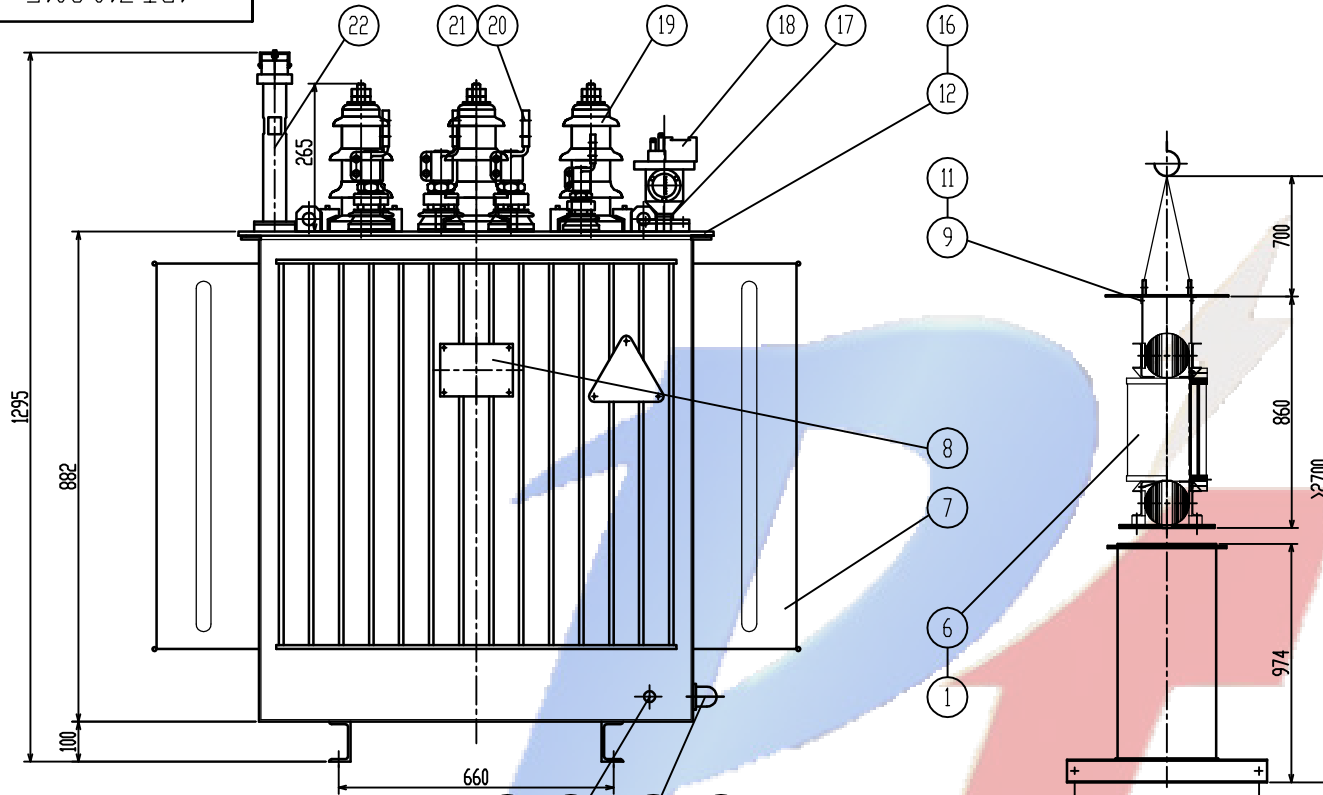

1PT.710.2015

Weight List (kg)		
Oil	Body	Total
322	1245	2020

HV terminal

LV terminal

0-ph terminal

Used for

					S11-M-1000/6,10,11		1PT.710.2015		
					Transformer				
					Uk=4.5%				
					Dyn11		Putuo Electric		
Mark	No.	Changed file No.	Signature	Date			Pattern Mark	W. (KG)	Proportion
Draft			Technology				S	A	
Design			Standard				1 Page In Total		Page 1
Check			Approval						
Examine			Date	20/6/28					