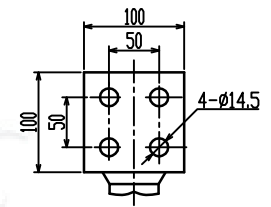

1PT.710.2015

Weight List (kg)		
Oil	Body	Total
322	1245	2020

HV terminal

LV terminal

0-ph terminal

Used for

					S11-M-1000/6,10,11		1PT.710.2015		
					Transformer				
					Uk=4.5%				
					Dyn11		Putuo Electric		
Mark	No.	Changed file No.	Signature	Date			Pattern Mark	W. (KG)	Proportion
Draft			Technology				S	A	
Design			Standard				1 Page In Total		Page 1
Check			Approval						
Examine			Date	20/6/28					