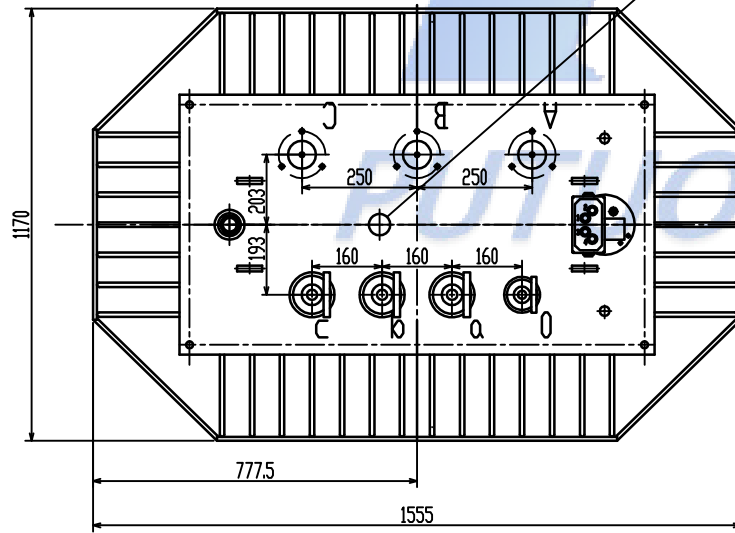

1PT.710.2015

Weight List (kg)		
Oil	Body	Total
322	1245	2020

HV terminal

LV terminal

0-ph terminal

Used for

					S11-M-1000/6,10,11		1PT.710.2015		
					Transformer				
					Uk=4.5%				
					Dyn11		Putuo Electric		
Mark	No.	Changed file No.	Signature	Date			Pattern Mark	W. (KG)	Proportion
Draft			Technology				S	A	
Design			Standard				1 Page In Total		Page 1
Check			Approval						
Examine			Date	20/6/28					