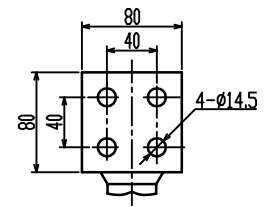

1PT.710.2015

Weight List (kg)		
Oil	Body	Total
322	1245	2020

HV terminal

LV terminal

0-ph terminal

Used for

					S11-M-1000/6,10,11		1PT.710.2015		
					Transformer				
					Uk=4.5%				
					Dyn11		Putuo Electric		
Mark	No.	Changed file No.	Signature	Date			Pattern Mark	W. (KG)	Proportion
Draft			Technology				S	A	
Design			Standard				1 Page In Total		Page 1
Check			Approval						
Examine			Date	20/6/28					