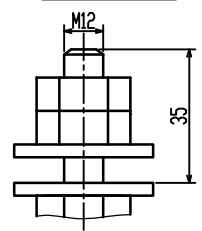

1PT.710.2015

Weight List (kg)		
Oil	Body	Total
322	1245	2020

HV terminal

LV terminal

0-ph terminal

Used for

					S11-M-1000/6,10,11		1PT.710.2015		
					Transformer				
					Uk=4.5%				
					Dyn11		Putuo Electric		
Mark	No.	Changed file No.	Signature	Date			Pattern Mark	W. (KG)	Proportion
Draft			Technology				S	A	
Design			Standard				1 Page In Total		Page 1
Check			Approval						
Examine			Date	20/6/28					