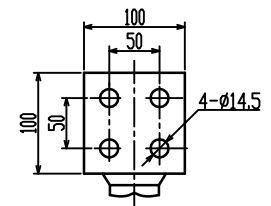

1PT.710.2019

Weight List (kg)		
Oil	Body	Total
706	2725	4540

HV terminal

LV terminal

0-ph terminal

Used for

				S11-M-2500/6,10,11	1PT.710.2019
				Transformer	Pattern Mark
				Uk=5%	W. (KG)
				Dyn11	Proportion
Mark	No.	Changed File No.	Signature	Date	S A
Draft			Technology		
Design	-		Standard		1 Page in Total
Check			Approval		Page 1
Examine			Date		Putuo Electric