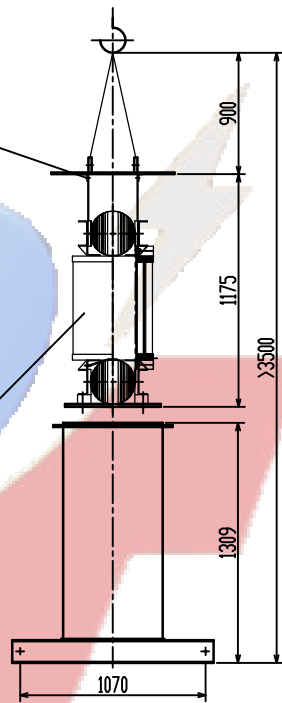

1PT.710.2019

Weight List (kg)		
Oil	Body	Total
706	2725	4540

HV terminal

LV terminal

0-ph terminal

Used for

				S11-M-2500/6,10,11	1PT.710.2019
				Transformer	Pattern Mark
				Uk=5%	W. (KG)
				Dyn11	Proportion
Mark	No.	Changed File No.	Signature	Date	S A
Draft			Technology		
Design	-		Standard		1 Page in Total
Check			Approval		Page 1
Examine			Date		Putuo Electric