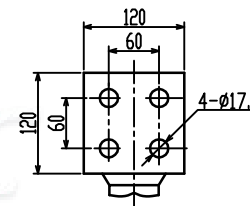

1PT.710.2019

Weight List (kg)		
Oil	Body	Total
706	2725	4540

HV terminal

LV terminal

0-ph terminal

Used for

				S11-M-2500/6,10,11	1PT.710.2019
				Transformer	Pattern Mark
				Uk=5%	W. (KG)
				Dyn11	Proportion
Mark	No.	Changed File No.	Signature	Date	S A
Draft			Technology		
Design	-		Standard		1 Page in Total
Check			Approval		Page 1
Examine			Date		Putuo Electric