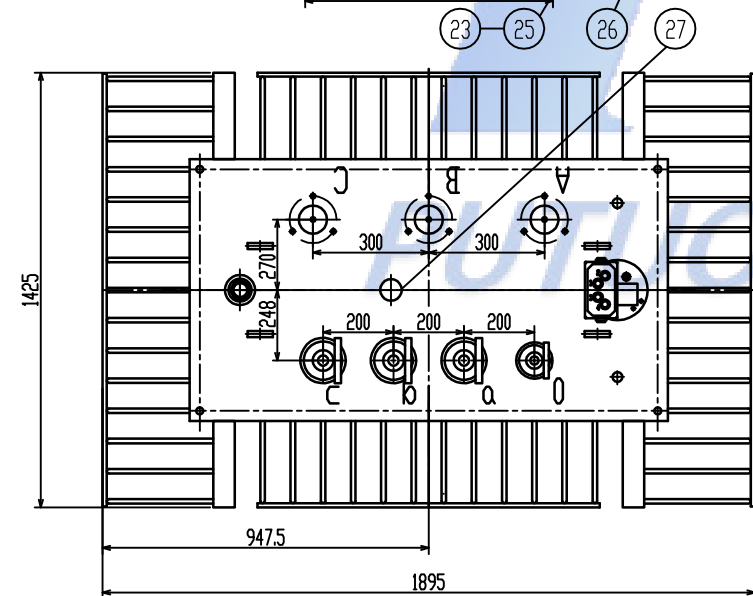

1PT.710.2019

Weight List (kg)		
Oil	Body	Total
706	2725	4540

HV terminal

LV terminal

0-ph terminal

Used for

				S11-M-2500/6,10,11	1PT.710.2019
				Transformer	Pattern Mark
				Uk=5%	W. (KG)
				Dyn11	Proportion
Mark	No.	Changed File No.	Signature	Date	S A
Draft			Technology		
Design	-		Standard		1 Page in Total
Check			Approval		Page 1
Examine			Date		Putuo Electric