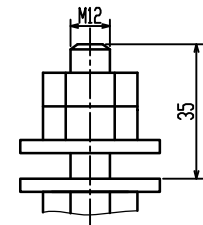

1PT.710.2019

Weight List (kg)		
Oil	Body	Total
706	2725	4540

HV terminal

LV terminal

0-ph terminal

Used for

				S11-M-2500/6,10,11	1PT.710.2019
				Transformer	Pattern Mark
				Uk=5%	W. (KG)
				Dyn11	Proportion
Mark	No.	Changed File No.	Signature	Date	S A
Draft			Technology		
Design	-		Standard		1 Page in Total
Check			Approval		Page 1
Examine			Date		Putuo Electric