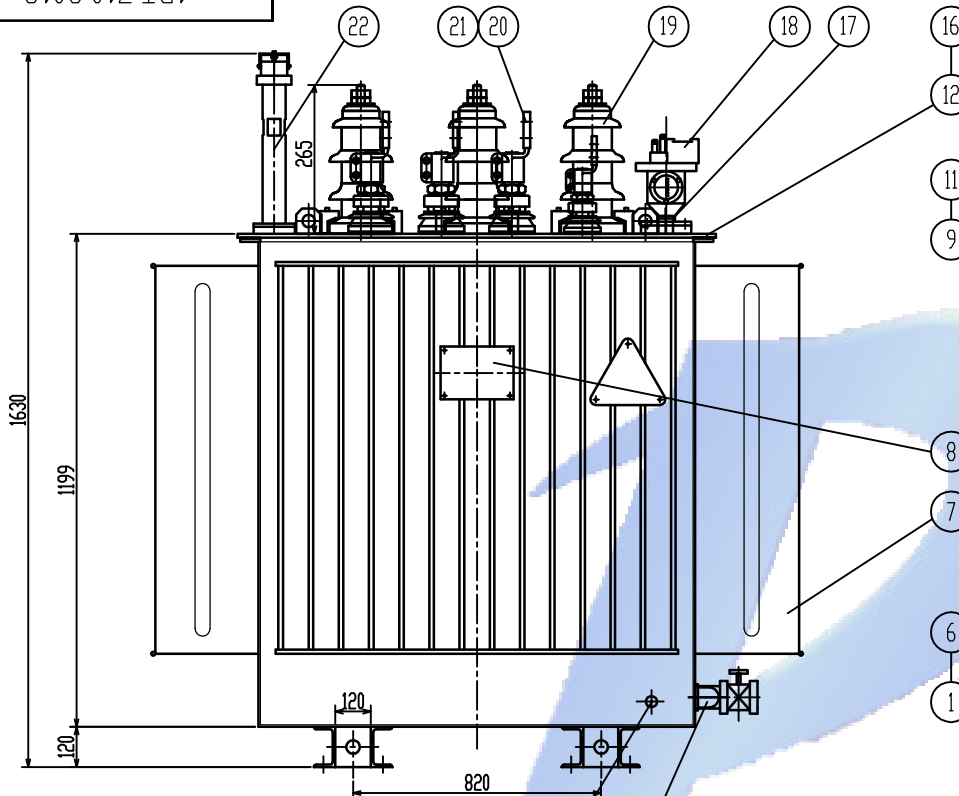

1PT.710.2019

Weight List (kg)		
Oil	Body	Total
706	2725	4540

HV terminal

LV terminal

0-ph terminal

Used for

				S11-M-2500/6,10,11	1PT.710.2019
				Transformer	Pattern Mark
				Uk=5%	W. (KG)
				Dyn11	Proportion
Mark	No.	Changed File No.	Signature	Date	S A
Draft			Technology		
Design	-		Standard		1 Page in Total
Check			Approval		Page 1
Examine			Date		Putuo Electric