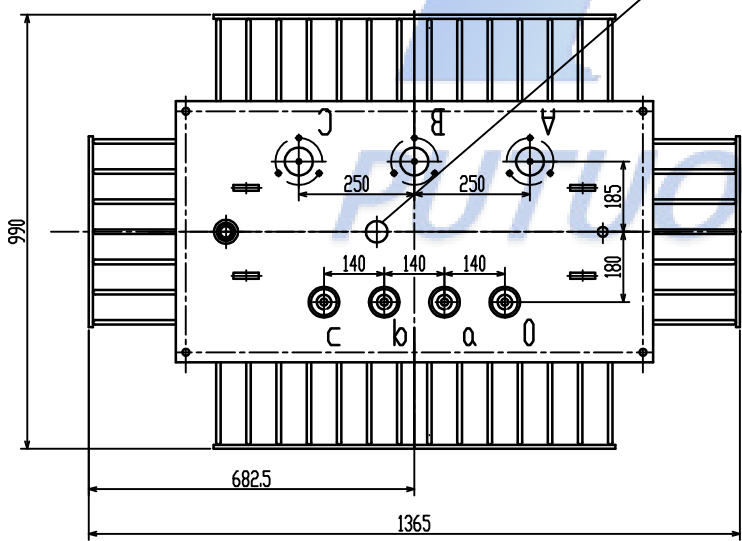

1.710.2013

Weight List (kg)		
Oil	Body	Total
237	990	1540

HV terminal

LV terminal

0-ph terminal

Used for

S11-M-630/6,10,11					1.710.2013		
Transformer					Pattern Mark		
6,10,11/0.4 Uk=4.5%					S A		W. (KG)
Dyn11					1 Page In Total		Page 1
Putuo Electric							
Mark	No.	Changed file No.	Signature	Date			
Draft			Technology				
Design	-		Standard				
Check			Approval				
Examine			Date	22/12/8			