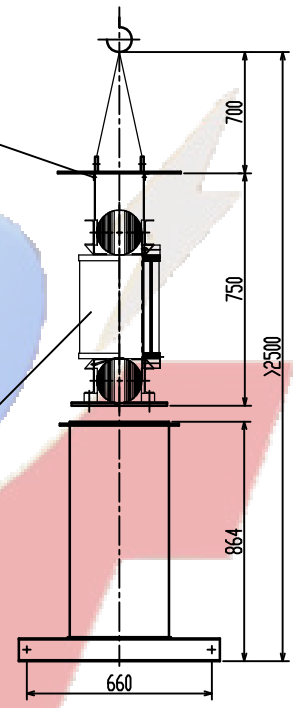

1.710.2013

Weight List (kg)		
Oil	Body	Total
237	990	1540

HV terminal

LV terminal

0-ph terminal

Used for

S11-M-630/6,10,11					1.710.2013		
Transformer					Pattern Mark		
6,10,11/0.4 Uk=4.5%					S A		W. (KG)
Dyn11					1 Page In Total		Page 1
Putuo Electric							
Mark	No.	Changed file No.	Signature	Date			
Draft			Technology				
Design	-		Standard				
Check			Approval				
Examine			Date	22/12/8			