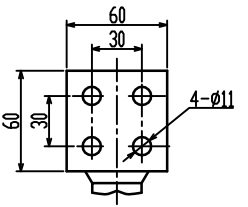

1.710.2013

Weight List (kg)		
Oil	Body	Total
237	990	1540

HV terminal

LV terminal

0-ph terminal

Used for

S11-M-630/6,10,11					1.710.2013		
Transformer					Pattern Mark		
6,10,11/0.4 Uk=4.5%					S A		W. (KG)
Dyn11					1 Page In Total		Page 1
Putuo Electric							
Mark	No.	Changed file No.	Signature	Date			
Draft			Technology				
Design	-		Standard				
Check			Approval				
Examine			Date	22/12/8			