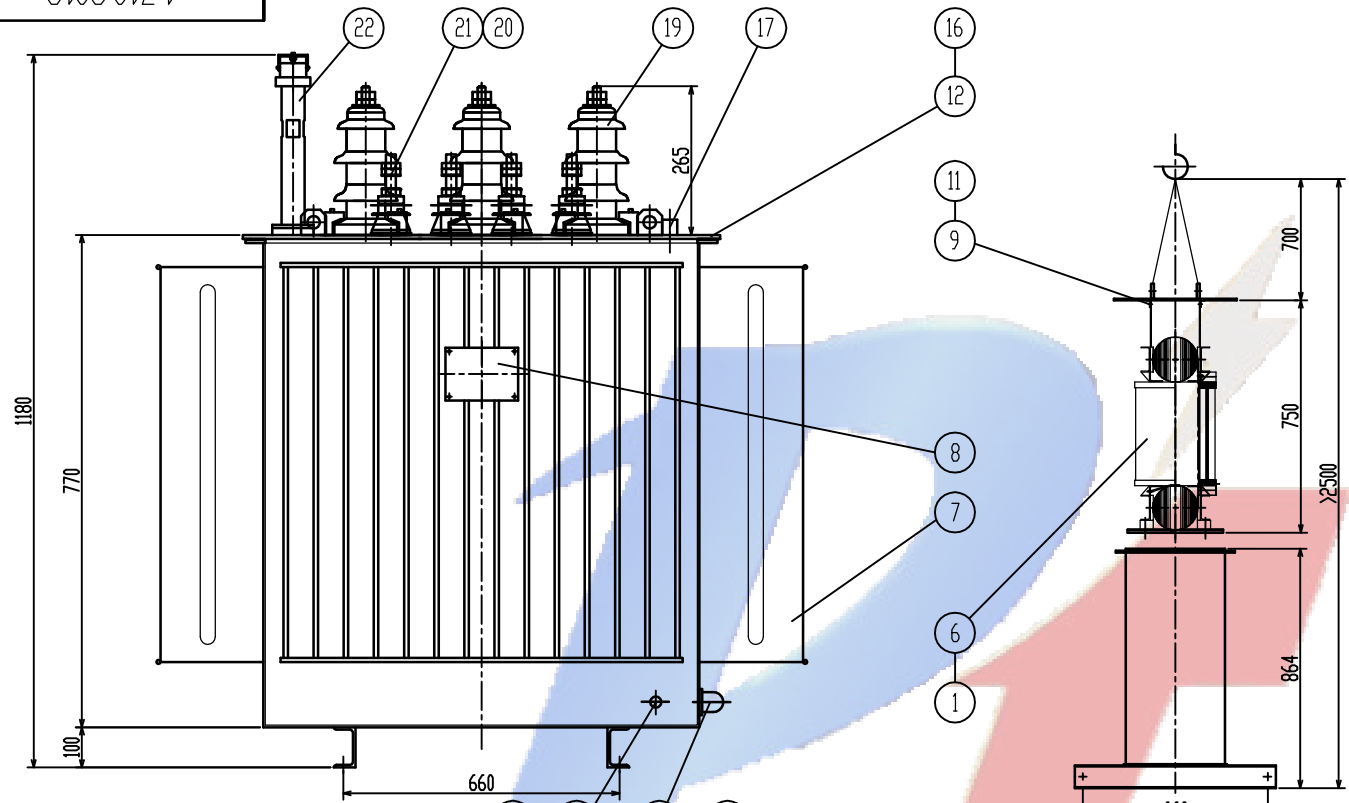

1.710.2013

Weight List (kg)		
Oil	Body	Total
237	990	1540

HV terminal

LV terminal

0-ph terminal

Used for

S11-M-630/6,10,11					1.710.2013		
Transformer					Pattern Mark		
6,10,11/0.4 Uk=4.5%					S A		W. (KG)
Dyn11					1 Page In Total		Page 1
Putuo Electric							
Mark	No.	Changed file No.	Signature	Date			
Draft			Technology				
Design	-		Standard				
Check			Approval				
Examine			Date	22/12/8			