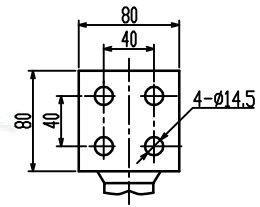

1.710.2013

Weight List (kg)		
Oil	Body	Total
237	990	1540

HV terminal

LV terminal

0-ph terminal

Used for

S11-M-630/6,10,11					1.710.2013		
Transformer					Pattern Mark		
6,10,11/0.4 Uk=4.5%					S A		W. (KG)
Dyn11					1 Page In Total		Page 1
Putuo Electric							
Mark	No.	Changed file No.	Signature	Date			
Draft			Technology				
Design	-		Standard				
Check			Approval				
Examine			Date	22/12/8			