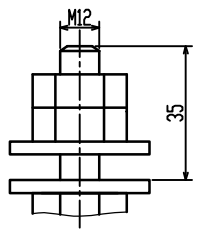

1.710.2013

Weight List (kg)		
Oil	Body	Total
237	990	1540

HV terminal

LV terminal

0-ph terminal

Used for

S11-M-630/6,10,11					1.710.2013		
Transformer					Pattern Mark		
6,10,11/0.4 Uk=4.5%					S A		W. (KG)
Dyn11					1 Page In Total		Page 1
Putuo Electric							
Mark	No.	Changed file No.	Signature	Date			
Draft			Technology				
Design	-		Standard				
Check			Approval				
Examine			Date	22/12/8			