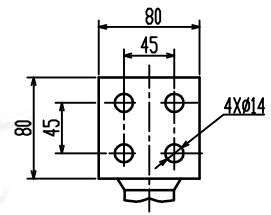

1PT.710.2115

Weight Sheet (kg)		
Oil	Body	Total
321	1300	2110

HV terminal

LV terminal

Ø-ph terminal

Used for

Mark					SL11-M-1000/6,10,11		1PT.710.2115	
No.					Transformer		Pattern Mark	
Changed file No.					Uk=4.5%		W. (KG)	
Signature					Dyn11		Proportion	
Date								
Draft			Technology					
Design			Standard					
Check			Approval					
Examine			Date					
							1 Page In Total	
							Page 1	
							Putuo Electric	