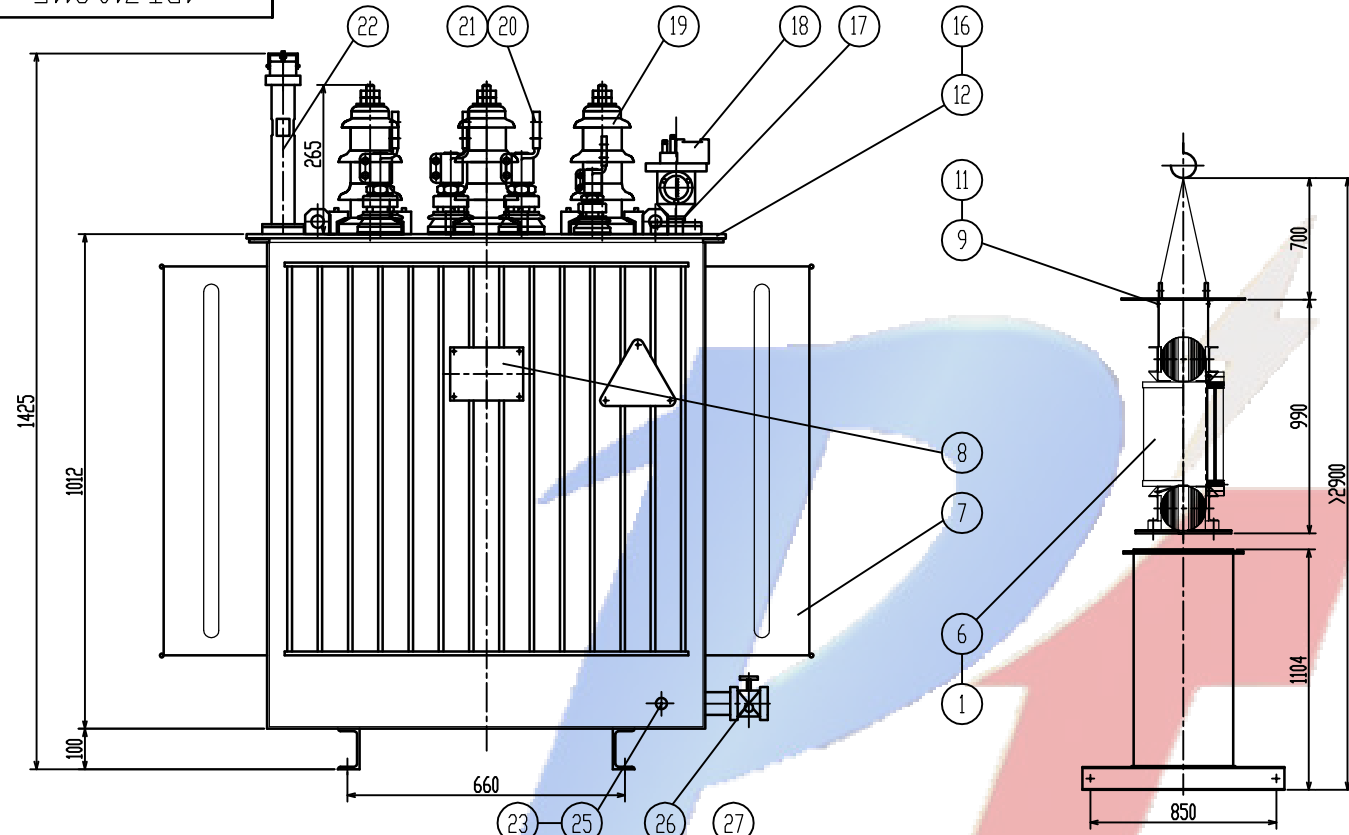

1PT.710.2115

Weight Sheet (kg)		
Oil	Body	Total
321	1300	2110

HV terminal

LV terminal

Ø-ph terminal

Used for

Mark					SL11-M-1000/6,10,11		1PT.710.2115	
No.					Transformer		Pattern Mark	
Changed file No.					Uk=4.5%		W. (KG)	
Signature					Dyn11		Proportion	
Date								
Draft			Technology					
Design			Standard					
Check			Approval					
Examine			Date					
							1 Page In Total	
							Page 1	
							Putuo Electric	