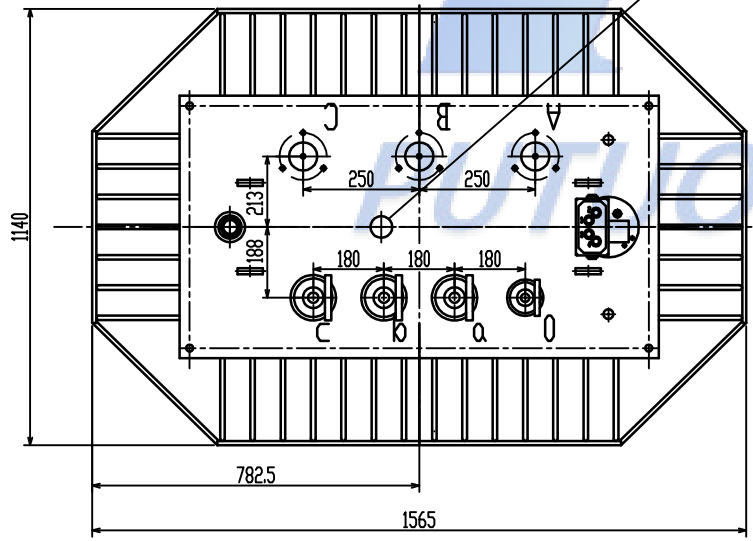

1PT.710.2115

Weight Sheet (kg)		
Oil	Body	Total
321	1300	2110

HV terminal

LV terminal

Ø-ph terminal

Used for

Mark					SL11-M-1000/6,10,11		1PT.710.2115	
No.					Transformer		Pattern Mark	
Changed file No.					Uk=4.5%		W. (KG)	
Signature					Dyn11		Proportion	
Date								
Draft			Technology					
Design			Standard					
Check			Approval					
Examine			Date					
							1 Page In Total	
							Page 1	
							Putuo Electric	