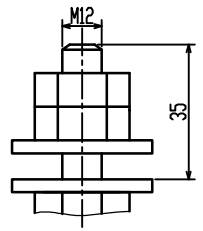

1PT.710.2115

Weight Sheet (kg)		
Oil	Body	Total
321	1300	2110

HV terminal

LV terminal

Ø-ph terminal

Used for

Mark					SL11-M-1000/6,10,11		1PT.710.2115	
No.					Transformer		Pattern Mark	
Changed file No.					Uk=4.5%		W. (KG)	
Signature					Dyn11		Proportion	
Date								
Draft			Technology					
Design			Standard					
Check			Approval					
Examine			Date					
							1 Page In Total	
							Page 1	
							Putuo Electric	