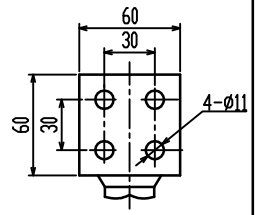

1PT.710.2115

Weight Sheet (kg)		
Oil	Body	Total
321	1300	2110

HV terminal

LV terminal

Ø-ph terminal

Used for

Mark					SL11-M-1000/6,10,11		1PT.710.2115	
No.					Transformer		Pattern Mark	
Changed file No.					Uk=4.5%		W. (KG)	
Signature					Dyn11		Proportion	
Date								
Draft			Technology					
Design			Standard					
Check			Approval					
Examine			Date					
							1 Page In Total	
							Page 1	
							Putuo Electric	