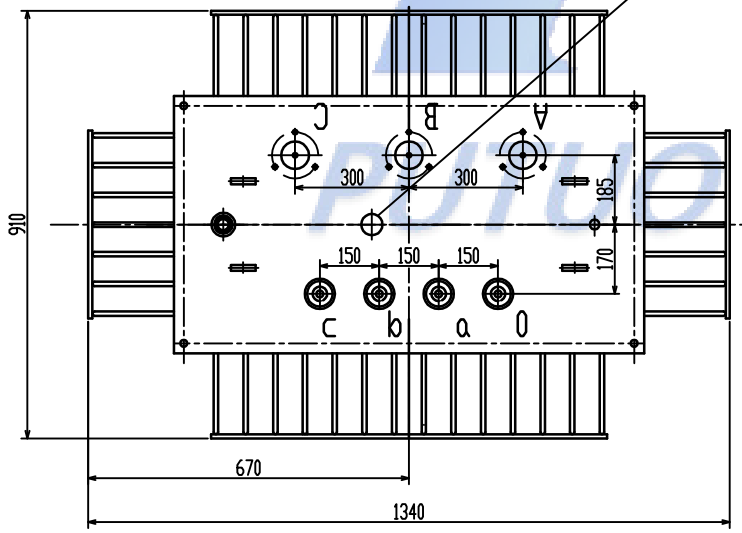

1PT.710.2113

Oil	Body	Total
244	1025	1600

Used for

SL11-M-630/6,10,11				1PT.710.2113	
Transformer				Uk=4.5%	
Dyn11				Putuo Electric	
Mark	No.	Changed file No.	Signature	Date	
Draft			Technology		
Design			Standard		
Check			Approval		
Examine			Date		
				Pattern Mark	V. (KG) Proportion
				S A	
				1 Page In Total	Page 1