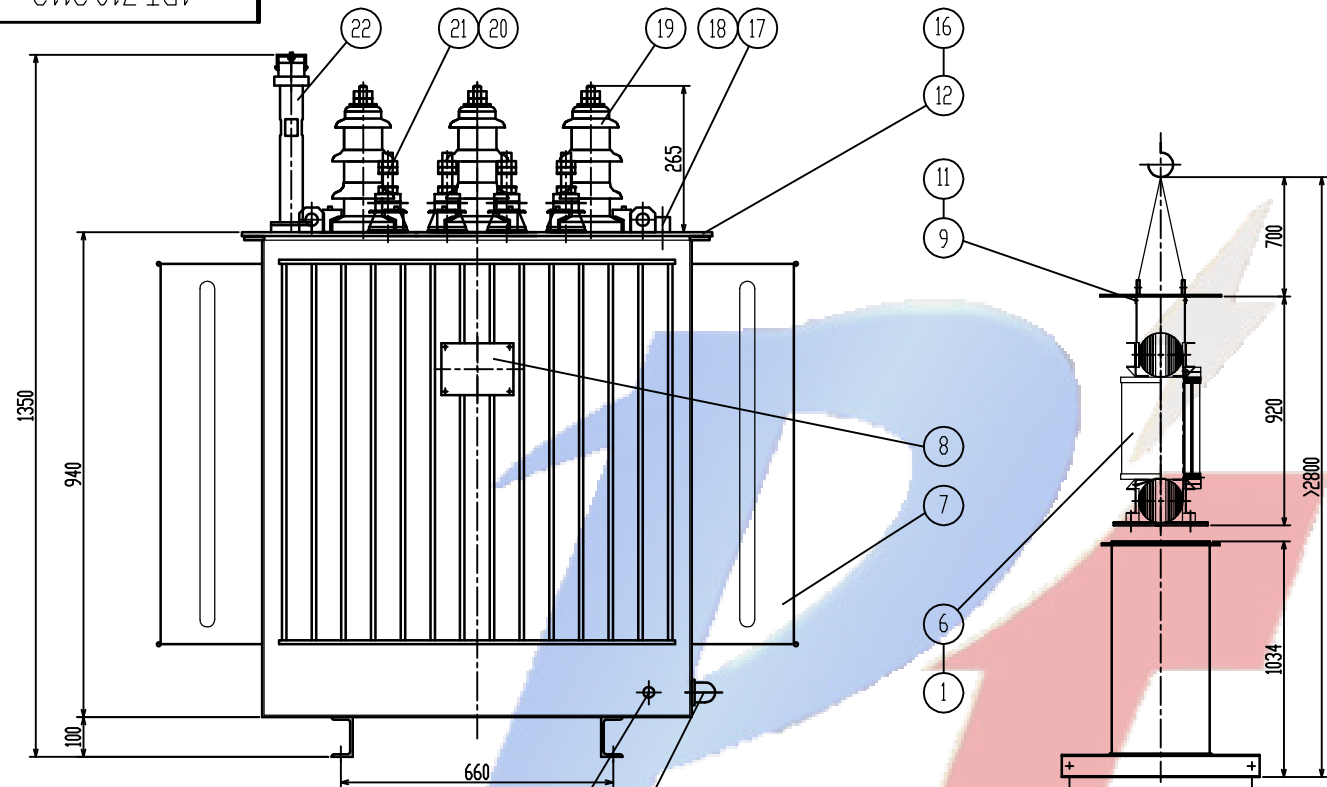

1PT.710.2113

Oil	Body	Total
244	1025	1600

Used for

SL11-M-630/6,10,11				1PT.710.2113	
Transformer				Uk=4.5%	
Dyn11				Putuo Electric	
Mark	No.	Changed file No.	Signature	Date	
Draft			Technology		
Design			Standard		
Check			Approval		
Examine			Date		
				Pattern Mark	V. (KG) Proportion
				S A	
				1 Page In Total	Page 1