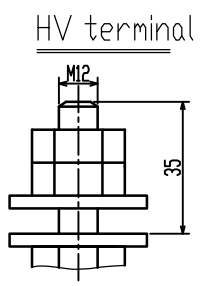

1PT.710.2113

Oil	Body	Total
244	1025	1600

Used for

SL11-M-630/6,10,11				1PT.710.2113	
Transformer				Uk=4.5%	
Dyn11				Putuo Electric	
Mark	No.	Changed file No.	Signature	Date	
Draft			Technology		
Design			Standard		
Check			Approval		
Examine			Date		
				Pattern Mark	V. (KG) Proportion
				S A	
				1 Page In Total	Page 1