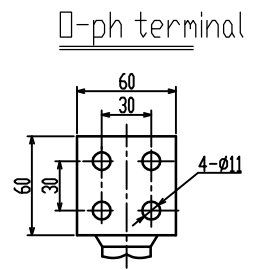

1PT.710.2113

Oil	Body	Total
244	1025	1600

Used for

SL11-M-630/6,10,11				1PT.710.2113	
Transformer				Uk=4.5%	
Dyn11				Putuo Electric	
Mark	No.	Changed file No.	Signature	Date	
Draft			Technology		
Design			Standard		
Check			Approval		
Examine			Date		
				Pattern Mark	V. (KG) Proportion
				S A	
				1 Page In Total	Page 1