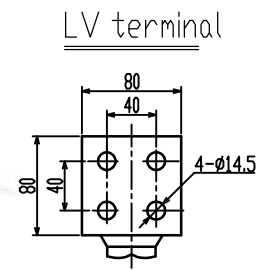

1PT.710.2113

Oil	Body	Total
244	1025	1600

Used for

SL11-M-630/6,10,11				1PT.710.2113	
Transformer				Uk=4.5%	
Dyn11				Putuo Electric	
Mark	No.	Changed file No.	Signature	Date	
Draft			Technology		
Design			Standard		
Check			Approval		
Examine			Date		
				Pattern Mark	V. (KG) Proportion
				S A	
				1 Page In Total	Page 1